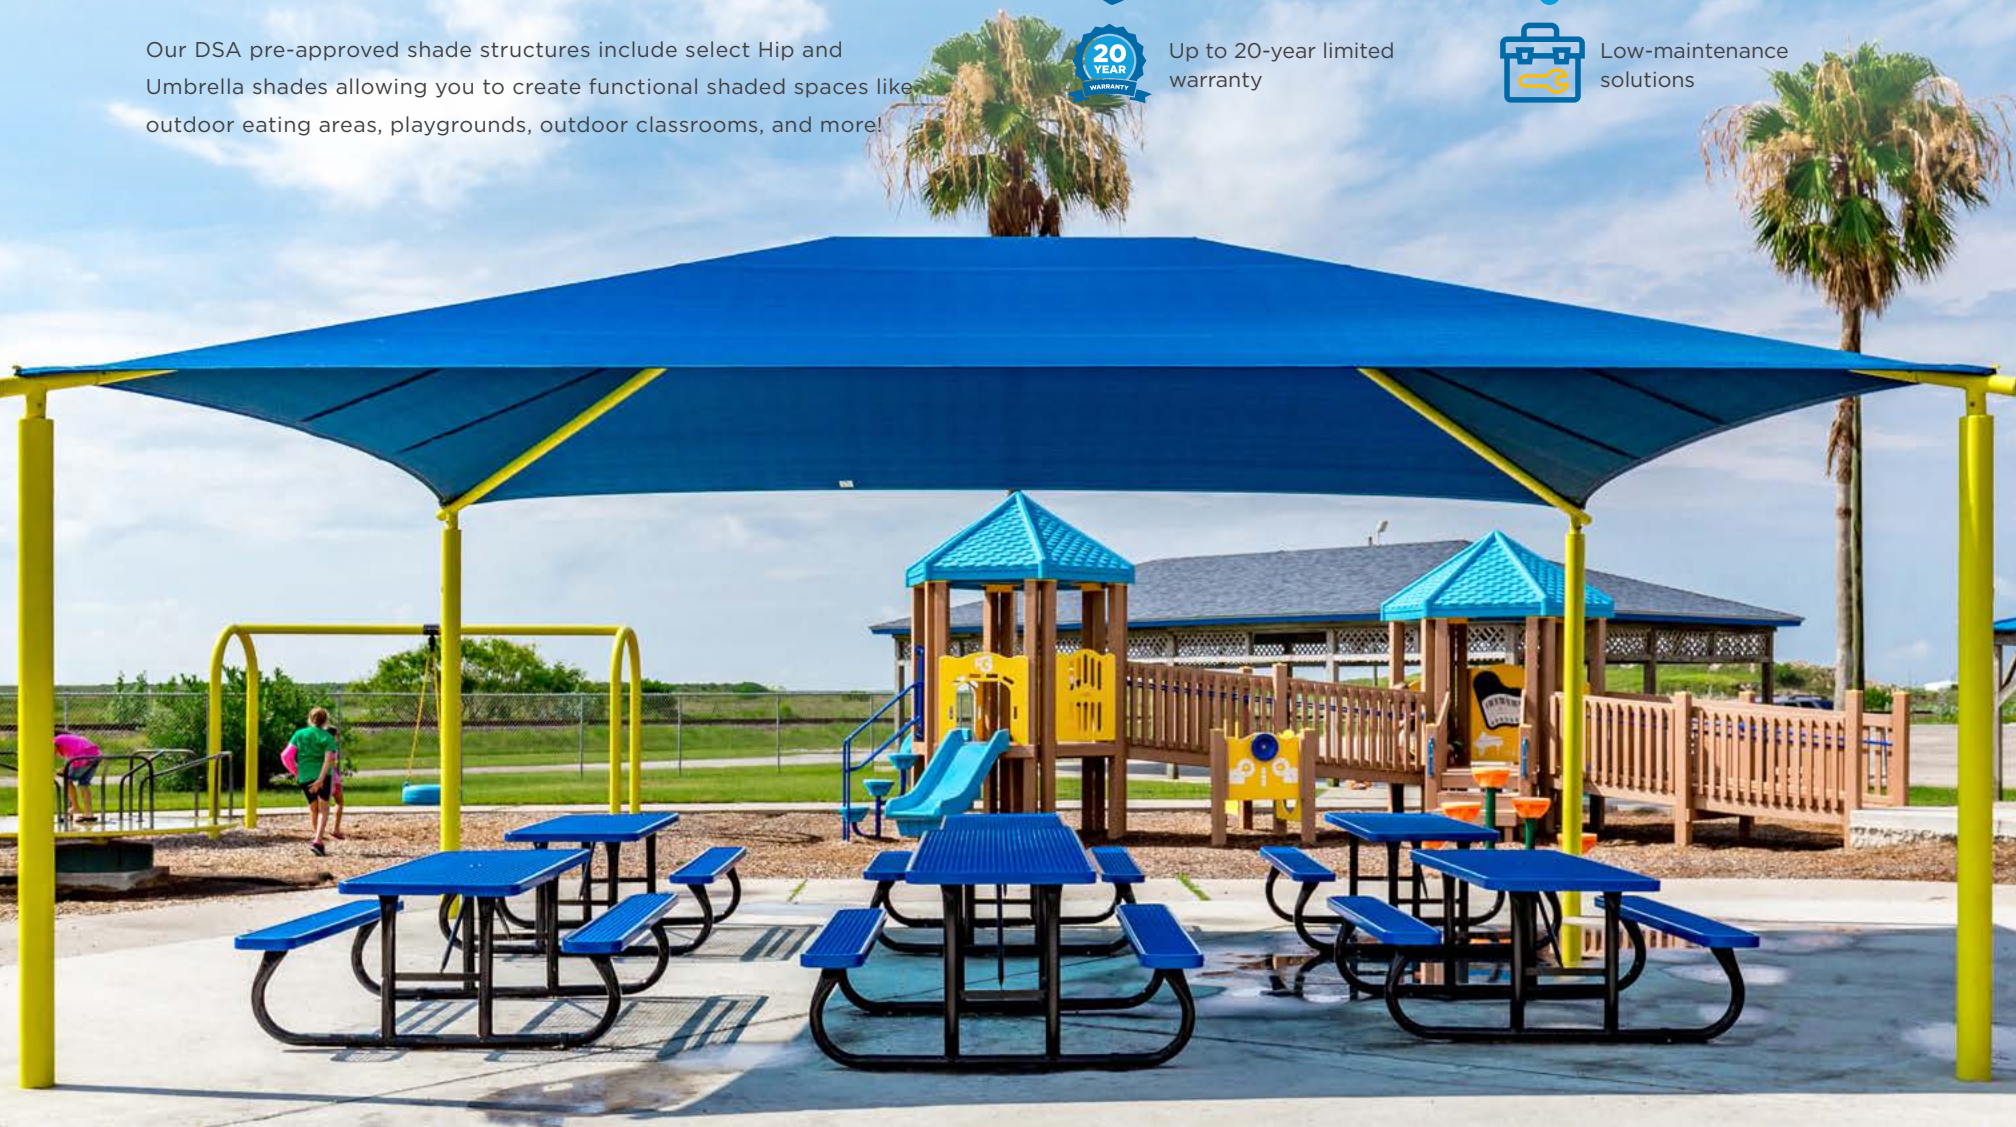

DSA 70+ DSA Pre-Approved Shade Structures

At Superior Recreational Products (SRP), we're proud to offer select fabric shade structures with Division of the State Architect (DSA) pre-check (PC) approval! California state schools and other educational facilities can streamline the construction approval process by selecting a pre-approved Superior Shade.

Our DSA pre-approved shade structures include select Hip and Umbrella shades allowing you to create functional shaded spaces like outdoor eating areas, playgrounds, outdoor classrooms, and more!

Our Top Features and Benefits

Block up to 98% of harmful UV rays

Reduce temperatures up to 25°

California State Fire Marshal approved fabric

Frames withstand wind gusts up to 150 mph

Offer 70+ DSA Pre-Approved Structures

Durable Powder Coat with Epoxy Primer

Up to 20-year limited warranty

Low-maintenance solutions